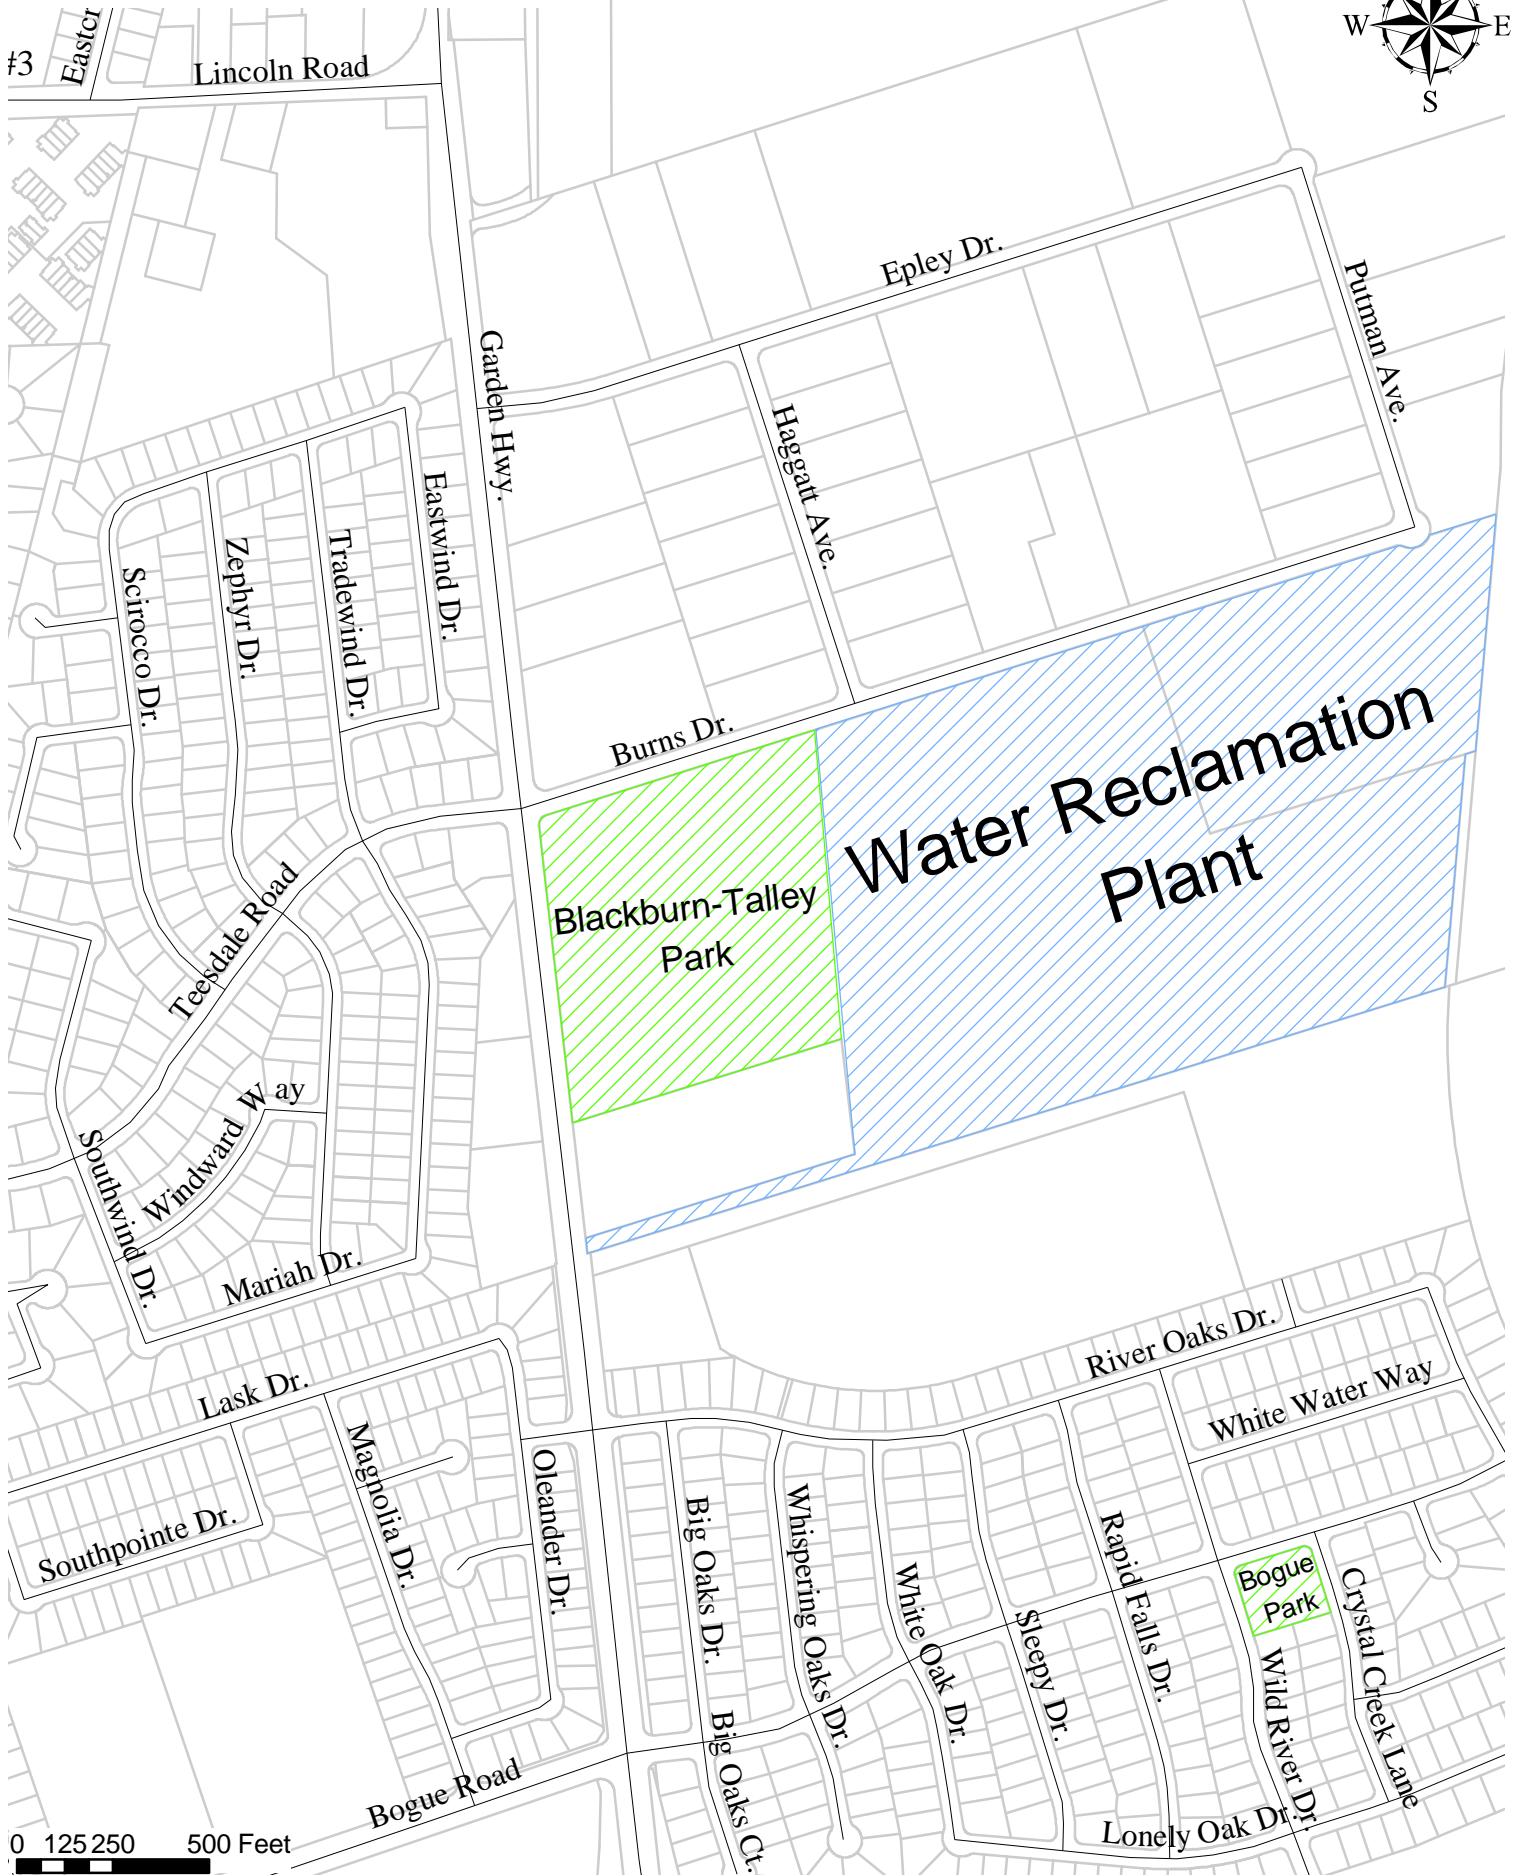

City of Yuba City

Blackburn-Talley
Park

Water Reclamation
Plant

Bogue
Park

0 125 250 500 Feet